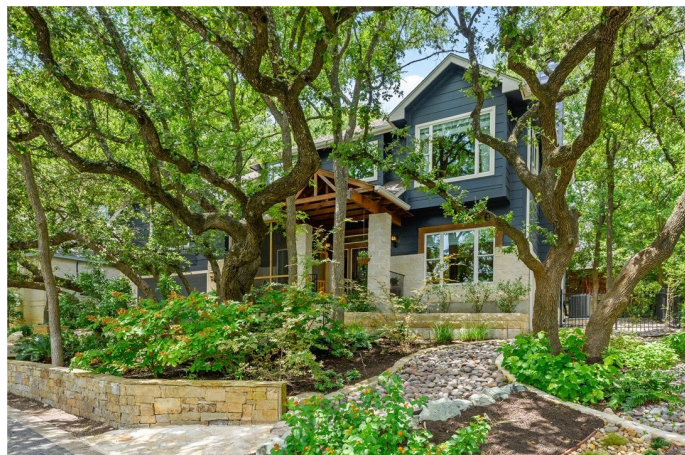

\$1,400,000 - 2126 Melridge Place, Austin

MLS® #1426443

\$1,400,000

4 Bedroom, 3.00 Bathroom, 2,687 sqft
Residential on 0.31 Acres

Zilker Skyline, Austin, TX

Ideally located gem of a home on a private gated street in Zilker neighborhood. Easy commute/access to downtown Austin, Mopac, 290 and 71. Walking distance to Austin landmarks -- Zilker Park and Barton Springs Pool. Minutes away from many shops and restaurants. The home welcomes you with a quiet street and beautiful mature tree coverage. Granite/stainless kitchen, lush landscaping with koi pond and waterfall, multiple private decks! Screened in front porch, recently painted exterior, landscape updates, and lots to consider in this lovely home. Stop by for a visit so we can welcome you home!

Exterior

Exterior Features	Exterior Steps, Private Yard, Rain Gutters
Lot Description	Sprinklers In Rear, Sprinklers In Front, Landscaped, Sprinklers

	Automatic, Sprinklers In Ground, Trees Large Size, Trees Medium Size
Windows	Double Pane Windows, Screens, Window Coverings
Roof	Composition
Construction	HardiPlank Type, Masonry, Stone
Foundation	Slab