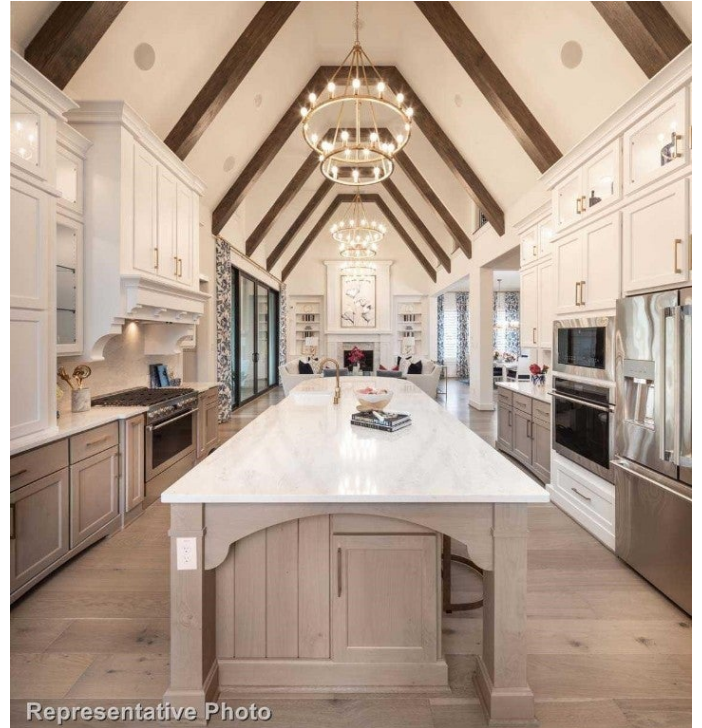

## \$1,147,809

4 Bedroom, 8.00 Bathroom, 4,717 sqft  
Residential on 0.21 Acres

Parkside On The River: 70ft. lots, Georgetown, TX

MLS# 1430891 - Built by Highland Homes - Ready Now! ~ Introducing a luxury 2-story home with 5 bedrooms, each with private baths, plus 3 half baths. Study, courtyard, game room, media room, and an extended primary suite create a perfect blend of elegance and entertainment. This home is a masterclass in sophistication, offering the perfect balance of private retreats and communal spaces. Don't miss your opportunity to own this modern masterpiece!