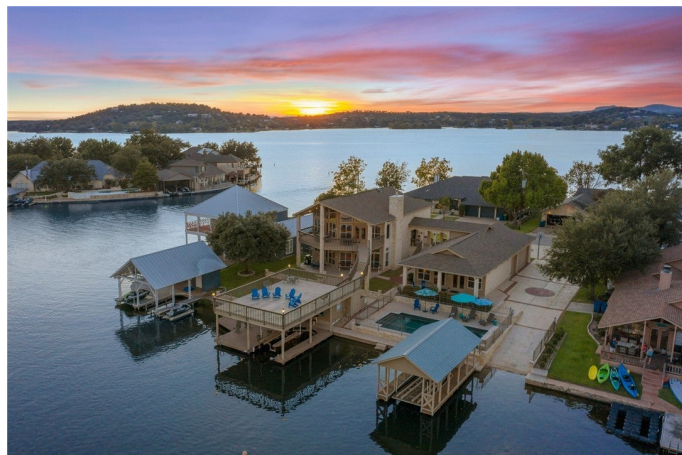

\$2,995,000 - 141 Web Isle Drive, Granite Shoals

MLS® #1719050

\$2,995,000

6 Bedroom, 7.00 Bathroom, 4,484 sqft
Residential on 0.00 Acres

Web Isle, Granite Shoals, TX

Fantastic treasure on an island! Rare opportunity for a home this size and waterfront for this price. 120' waterfront on island of Web isle. Home has its own private boat ramp to enter the water. Two boat docks. separate casita with two bedrooms and two bathroom. beautiful pool. Home faces east in the largest cove in Granite Shoals. excellent water. Home is sold fully furnished including two jet skis. A few of the art pieces and items in the garage do not convey. This home has all you need to start living on the lake today.

Built in 1995

Essential Information

ListingFeed	abor_vow
MLS® #	1719050
List Price	\$2,995,000
Sale Price	\$2,850,000
Sale Date	December 1st, 2021
Bedrooms	6
Bathrooms	7.00
Full Baths	6
Half Baths	1
Square Footage	4,484
Acres	0.00
Year Built	1995
Type	Residential
Sub-Type	Single Family Residence