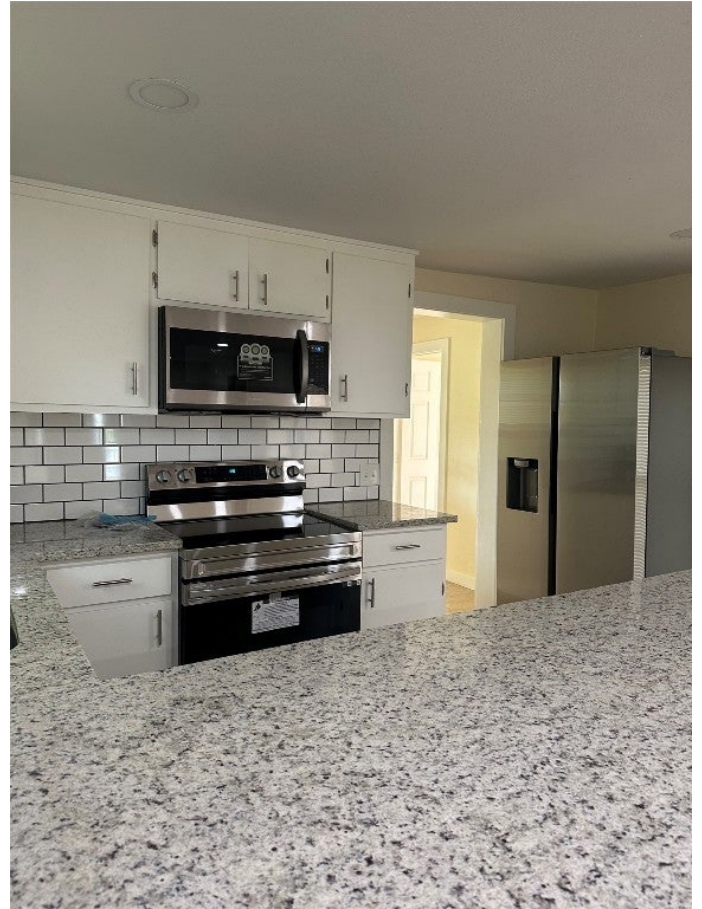

$1,200 - 1116 E Cameron Avenue, Rockdale

MLS® #1874078

$1,200

2 Bedroom, 1.00 Bathroom, 812 sqft
Rental on 0.00 Acres

Thomson, Rockdale, TX

Updated Cute two bedrooms and one full-bathroom house, move-in ready. 25 minutes to Taylor.

Built in 1948

Essential Information

ListingFeed	abor_vow
MLS® #	1874078
List Price	$1,200
Sale Price	$1,200
Sale Date	November 15th, 2023
Bedrooms	2
Bathrooms	1.00
Full Baths	1
Square Footage	812
Acres	0.00
Year Built	1948
Type	Rental
Sub-Type	Single Family Residence
Status	Closed

Community Information

Address	1116 E Cameron Avenue
Subdivision	Thomson
City	Rockdale
County	Milam
State	TX
Zip Code	76567