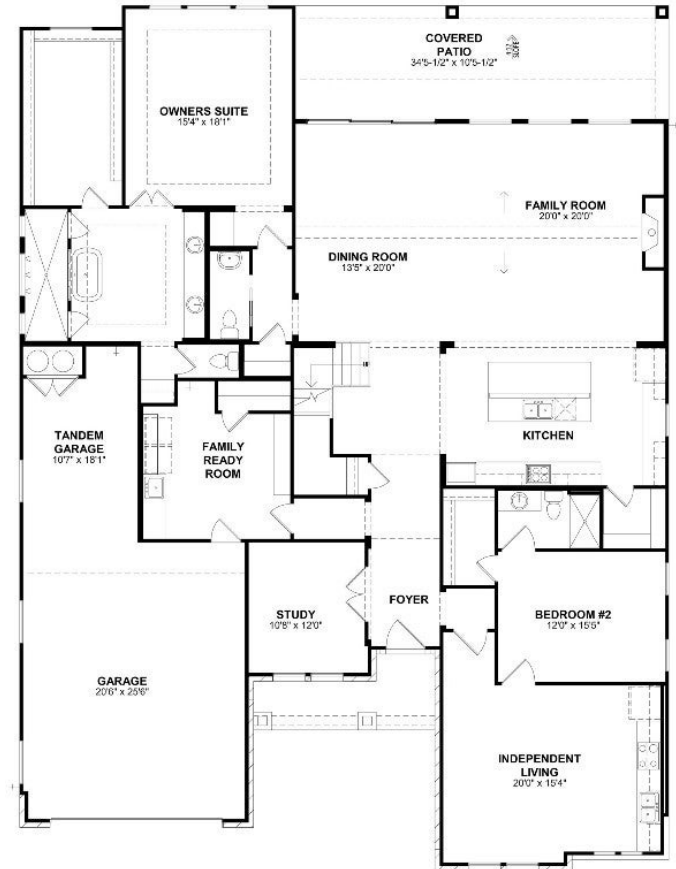

\$1,249,900 - 309 Wolf Ridge Road, Georgetown

MLS® #2628905

\$1,249,900

5 Bedroom, 6.00 Bathroom, 5,099 sqft
Residential on 0.22 Acres

Wolf Ranch West Ph 2 Sec 3, Georgetown, TX

The Grantley is a large and luxurious home. This home offers all the space you crave, and you'll never want for storage space. The gourmet kitchen offers many cabinets and a large pantry in an expansive space, making the kitchen a chef's dream. The laundry room has been upgraded to a convenient family ready room with ample storage and work space, plus it connects to the oversized owner's closet. Enjoy entertaining upstairs in your cozy loft, large game room, and dedicated media. There is room for everyone and everything in the Grantley.

Built in 2024

Essential Information

ListingFeed	abor_vow
MLS® #	2628905
List Price	\$1,249,900
Sale Price	\$1,150,000
Sale Date	June 17th, 2024
Bedrooms	5
Bathrooms	6.00
Full Baths	5
Half Baths	1
Square Footage	5,099
Acres	0.22
Year Built	2024
Type	Residential
Sub-Type	Single Family Residence

Status Closed

Community Information

Address 309 Wolf Ridge Road
Subdivision Wolf Ranch West Ph 2 Sec 3
City Georgetown
County Williamson
State TX
Zip Code 78628

Amenities

Utilities Cable Available, Electricity Connected, Natural Gas Connected, Phone Available, Sewer Connected, Water Connected, Underground Utilities
Features Common Grounds/Area, Clubhouse, Community Mailbox, Playground, Park, Pool, Planned Social Activities, Street Lights, Trails/Paths
Parking Attached, Garage Faces Front, Tandem
of Garages 3
Waterfront None

Interior

Interior Carpet, Tile, Wood
Appliances Built-In Oven, Double Oven, Dishwasher, Gas Cooktop, Disposal, Microwave, Vented Exhaust Fan
Heating Central, Natural Gas, Zoned
Cooling Central Air, Zoned
Fireplace Yes
of Fireplaces 1
Fireplaces Family Room
of Stories 2
Stories Two