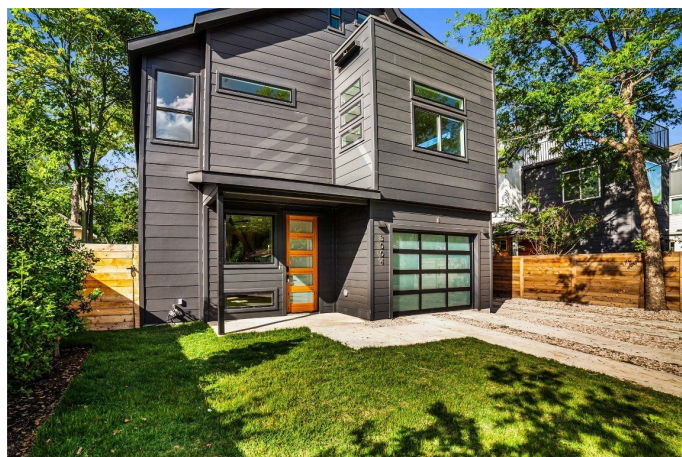

\$1,150,000 - 3004 Prado Street 1, Austin

MLS® #2940318

\$1,150,000

4 Bedroom, 4.00 Bathroom, 2,500 sqft
Residential on 0.15 Acres

CHERNOSKY, Austin, TX

A new addition to East Austin by Cre8 Builders- this 3 bedroom, 4 bathroom home features 6.5' Catina European White Oak floors and stunning finishes throughout. The expansive kitchen features matte maple counters with 3cm Caesarstone countertops, cafe matte appliances, and beautiful lighting. One bedroom and one bathroom are available on the first floor just off of the living area. On the second floor, you find the primary bedroom with an expansive closet and bathroom with a freestanding tub, gunmetal cabinetry and polished marble countertops. Two additional bedrooms with designated bathrooms are on the opposite end of the second floor. Up the stairs to the third floor, you are met with a large media room with a full bath.