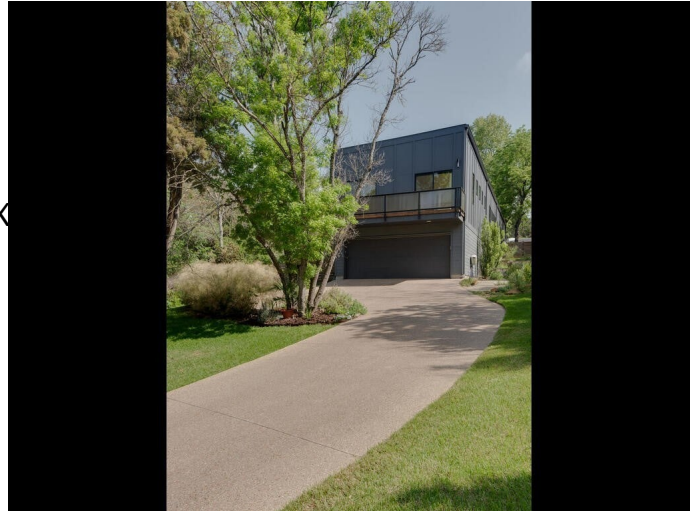

\$1,750,000 - 4812 Old Bee Cave Road, West Lake Hills

MLS® #2970778

\$1,750,000

4 Bedroom, 5.00 Bathroom, 3,397 sqft
Residential on 0.25 Acres

Amended Plat/Edwards Hill Sub, West Lake Hills, TX

Stunning West Lake Hills contemporary home perched on lush private lot. Two story four bedroom four and a half bath with bamboo flooring throughout. Secluded terraced lot with full sprinkler system with lovely cottonwood tree. Open floorplan with modern kitchen overlooking Endless-style heated pool with Badu Jets, waterfall feature and Jacuzzi. Two master bedrooms with luxurious bathrooms and generous walk-in closets. Extensive Audio/Visual rack system.....TV's and Audio convey. Electric shades throughout. Elevation Modern Home Elevator. Autonomous first and second floors with laundry and living on each level. High efficiency windows, HVAC, tankless water heater with foam and cellulose insulation. Washer/Dryer and two refrigerators convey. Central Vacuum. If you are looking for the utmost in a contemporary home, this is the place for you.

Built in 2015

Essential Information

ListingFeed	abor_vow
MLS® #	2970778
List Price	\$1,750,000
Sale Price	\$2,200,000
Sale Date	May 25th, 2022
Bedrooms	4
Bathrooms	5.00
Full Baths	4

Half Baths	1
Square Footage	3,397
Acres	0.25
Year Built	2015
Type	Residential
Sub-Type	Single Family Residence
Status	Closed

Community Information

Address	4812 Old Bee Cave Road
Subdivision	Amended Plat/Edwards Hill Sub
City	West Lake Hills
County	Travis
State	TX
Zip Code	78746

Amenities

Utilities	Electricity Connected, Natural Gas Connected, Sewer Connected
Features	See Remarks
Parking	Attached
# of Garages	2
View	None
Waterfront	None
Has Pool	Yes