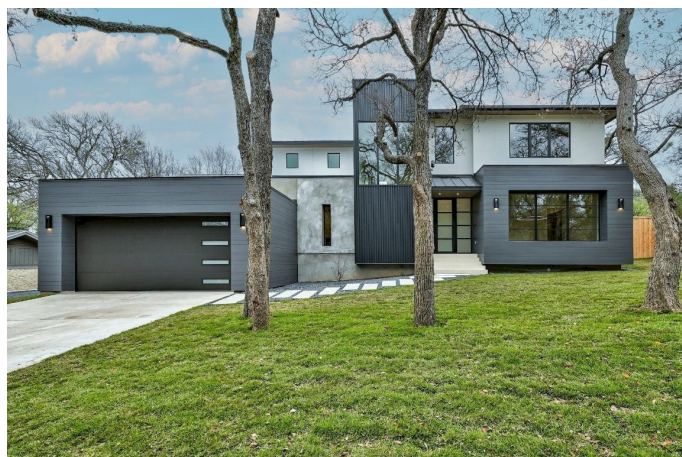

\$4,850,000 - 309 Bulian Lane, Austin

MLS® #3135011

\$4,850,000

5 Bedroom, 5.00 Bathroom, 4,727 sqft
Residential on 0.35 Acres

Westwood Sec 07, Austin, TX

Rare new construction in sought after Westwood. Luxury finishes complement fantastic floorplan featuring perfect spaces for entertaining, tons on natural light, covered patio, game room and so much more. All large bedrooms with attached baths and walk-in closets. Big flat private yard with pool. Secluded master suite w massive closet, amazing bath, separate climate control. Energy efficient home with 3 HVAC systems, 16 SEER, Nest, foam insulation, Zip system, metal roof & LED lighting. Centrally located in the heart of Eanes ISD on a flat lot with a walkable neighborhood; low taxes outside City limits & no HOA. Completed March 2023

Built in 2023

Essential Information

ListingFeed	abor_vow
MLS® #	3135011
List Price	\$4,850,000
Sale Price	\$4,650,000
Sale Date	May 9th, 2023
Bedrooms	5
Bathrooms	5.00
Full Baths	5
Square Footage	4,727
Acres	0.35
Year Built	2023
Type	Residential

Sub-Type Single Family Residence
Status Closed

Community Information

Address 309 Bulian Lane
Subdivision Westwood Sec 07
City Austin
County Travis
State TX
Zip Code 78746

Amenities

Utilities Electricity Connected, Natural Gas Connected, Water Connected, Fiber Optic Available
Features Internet Access
Parking Door-Single, Driveway, Garage
of Garages 2
View Trees/Woods
Waterfront None
Has Pool Yes

Exterior

Exterior Features Private Yard, Rain Gutters, Gas Grill
Lot Description Front Yard, Level, Private, Sprinklers Automatic, Trees Large Size, Views, See Remarks
Windows Aluminum Frames, Insulated Windows, Low Emissivity Windows, Screens