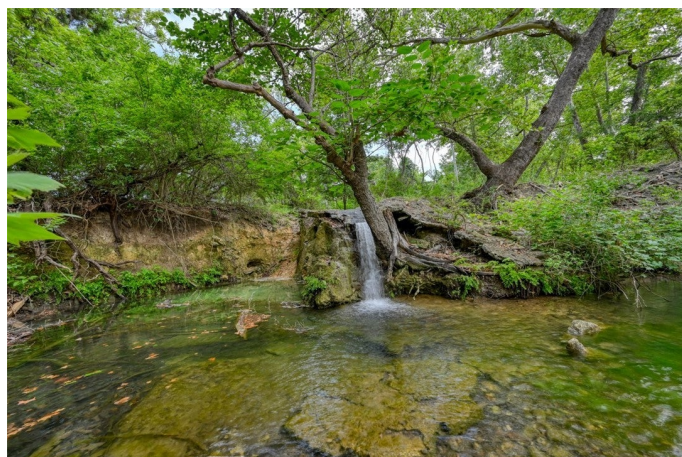

## \$1,095,000

3 Bedroom, 3.00 Bathroom, 1,819 sqft  
Residential on 9.63 Acres

Hill Country Ranches, Wimberley, TX

Live Water!!! Stunning 9.63 acre property. Gently sloping wooded property with a year round creek at the rear. 3/2.5 home w detached 2 car garage, swimming pool w large deck provides amazing views of the hills in the distance. 30x30 metal shop with lift, plus additional storage buildings. Year round spring at the back of property with large Sycamore and some Cypress trees. Large Oaks throughout the property. Abundant wildlife in the area. Home is nestled into a large Mott of Oak trees for a secluded Hill Country feeling. Convenient to Wimberley, Blanco and Dripping Springs.

### **Exterior**

Exterior Features	See Remarks
Lot Description	Farm, Gentle Sloping, Native Plants, Rock Outcropping, Many Trees, Trees Large Size, Views
Windows	Screens
Roof	Asphalt, Shingle
Construction	Frame