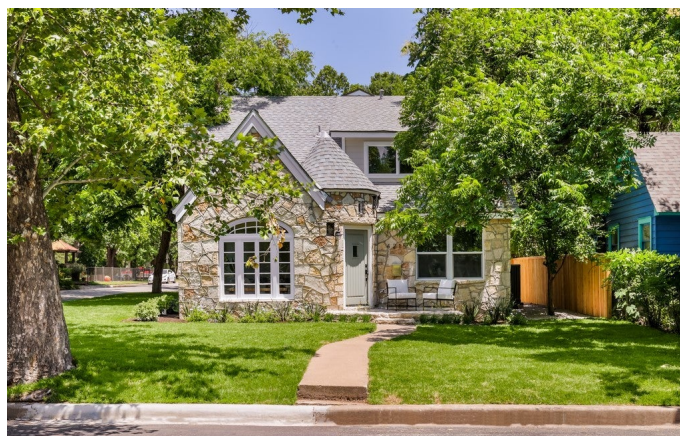

# \$1,950,000 - 4215 Sinclair Avenue, Austin

MLS® #3696496

---

## \$1,950,000

4 Bedroom, 4.00 Bathroom, 2,697 sqft  
Residential on 0.15 Acres

Rosedale D, Austin, TX

This beautiful original 1937 stone cottage with 2022 addition marries modern elegance with vintage charm in the heart of Rosedale. This home features beautiful light hardwood floors throughout, and 4 large bedrooms, including 2 primary bedrooms - 1 upstairs and 1 downstairs. The fabulous chef's kitchen has a large center island, calacatta ultra quartz countertops, and an abundance of storage space. You will also notice this home features other high end custom touches throughout such as smartly designed closets, built in bookshelves, and ample storage throughout. Walk right around the corner to Ramsey Park and enjoy all of the shops and restaurants nearby.

Built in 1937