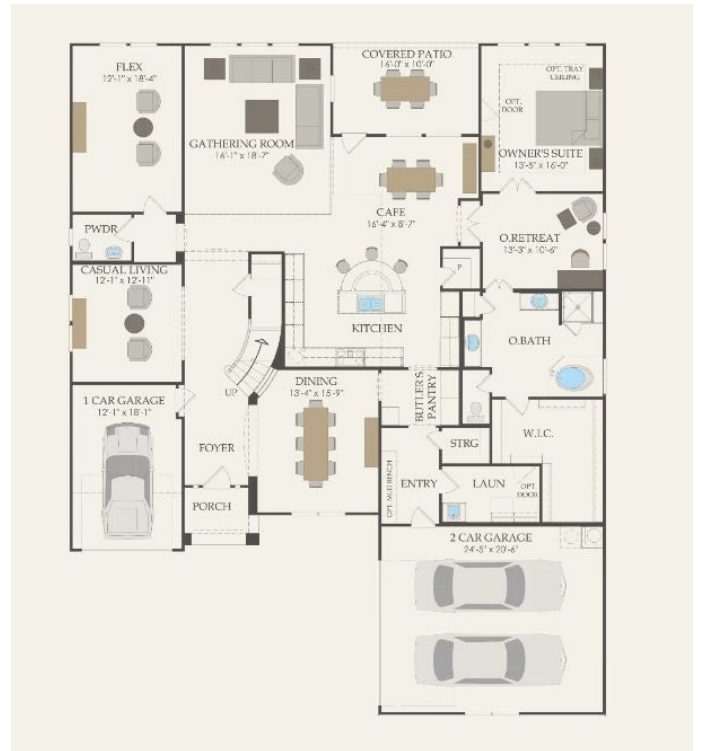

\$1,090,534 - 3308 Galacian Blond Drive, Leander

MLS® #3754799

\$1,090,534

5 Bedroom, 4.00 Bathroom, 4,679 sqft
Residential on 0.20 Acres

Bluffview, Leander, TX

NEW CONSTRUCTION BY PULTE HOMES!

Available July 2023! The Empire's elaborate two-story floorplan has space to entertain guests, relax, work, and enjoy family. Enter through a dramatic two-story foyer that leads you through to the casual living space and then into the open layout of the gathering room, café and spacious island kitchen. Enjoy entertaining guests on the outdoor patio or in the upstairs game room or simply relaxing in your owner's suite and retreat.

Built in 2023

Essential Information

ListingFeed	abor_vow
MLS® #	3754799
List Price	\$1,090,534
Sale Price	\$1,010,329
Sale Date	November 20th, 2023
Bedrooms	5
Bathrooms	4.00
Full Baths	4
Square Footage	4,679
Acres	0.20
Year Built	2023
Type	Residential
Sub-Type	Single Family Residence
Status	Closed

Community Information

Address	3308 Galacian Blond Drive
Subdivision	Bluffview
City	Leander
County	Williamson
State	TX
Zip Code	78641

Amenities

Utilities	Electricity Available, Natural Gas Available, Phone Available, Sewer Available, Underground Utilities, Water Available
Features	Community Mailbox, Playground, Park, Pool, Sport Court(s)
Parking	Attached, Garage Faces Front, Garage
# of Garages	2
Garages	Garage Door Opener
View	None
Waterfront	None