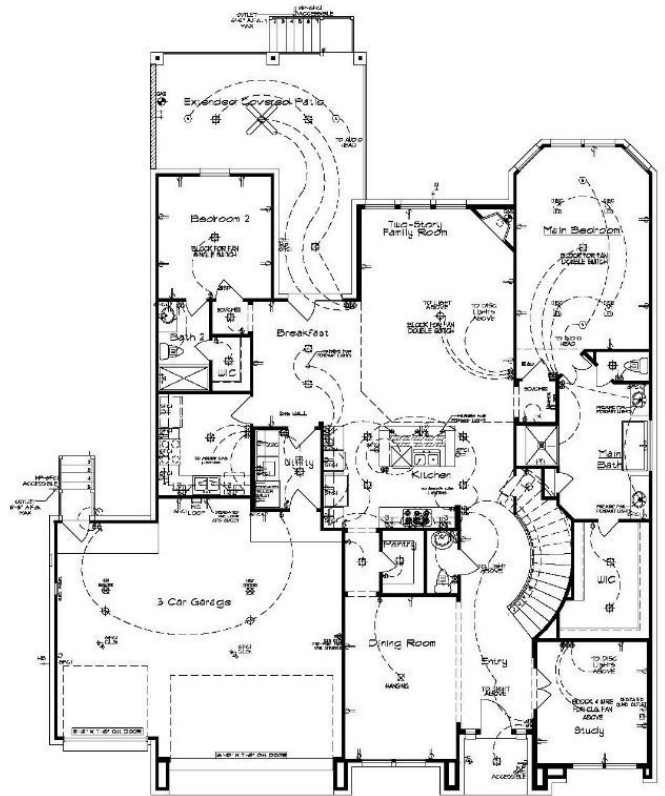

\$1,150,990 - 907 Echelon Place, Lakeway

MLS® #4231903

\$1,150,990

5 Bedroom, 6.00 Bathroom, 3,875 sqft

Residential on 0.25 Acres

Rough Hollow, Lakeway, TX

Newmark Homes stunning 2-story Lady Bird Plan, in Rough Hollow's newest section, Santa Luz, is a 5 bed/ 5.5 bath/ 3 car garage home. It includes many high end finishes such as: an extended rear covered patio and balcony, game room, media room, study, dining room, bay windows in the main bedroom, caterer's kitchen, 2-story ceiling in the family room, stainless steel appliances, open concept, and tankless water heater.

Built in 2023

Essential Information

ListingFeed	abor_vow
MLS® #	4231903
List Price	\$1,150,990
Sale Price	\$1,050,000
Sale Date	November 30th, 2023
Bedrooms	5
Bathrooms	6.00
Full Baths	5
Half Baths	1
Square Footage	3,875
Acres	0.25
Year Built	2023
Type	Residential
Sub-Type	Single Family Residence
Status	Closed

Community Information

Address	907 Echelon Place
Subdivision	Rough Hollow
City	Lakeway
County	Travis
State	TX
Zip Code	78738

Amenities

Utilities	Electricity Available, Propane, Sewer Available, Water Available
Features	Common Grounds/Area, Clubhouse, Dog Park, Fitness Center, Lake, Pet Amenities, Playground, Park, Pool, Planned Social Activities, Sport Court(s), Street Lights, Sidewalks, Trails/Paths
Parking	Garage Faces Front, Garage
# of Garages	3
Garages	Garage Door Opener
View	None
Waterfront	None