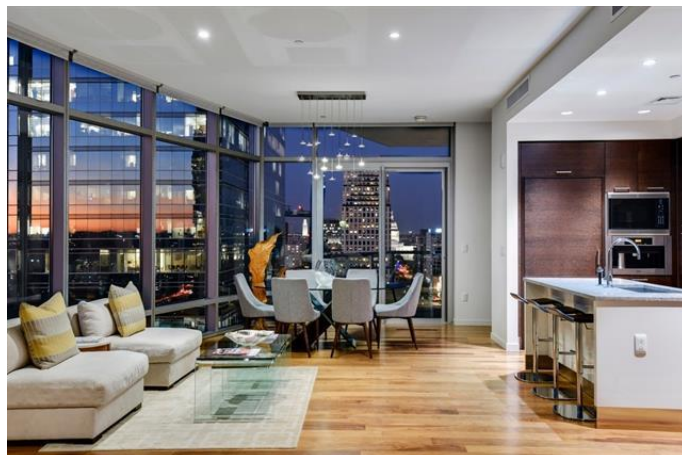

\$1,655,000 - 200 Congress Ave #21e, Austin

MLS® #4547368

\$1,655,000

2 Bedroom, 2.00 Bathroom, 1,918 sqft
Condominium on 0.00 Acres

Austonian Condo Community, Austin, TX

Custom touches added by Dick Clark Architecture in this "E" residence on the 21st floor of The Austonian. Offering views of the Austin skyline, hill country and Lady Bird Lake, this NW corner 2BR+Office home gives you gracious living/entertaining space and private bedrooms. Master contains a spa-like bath, dual vanity and a generous walk-in closet. The kitchen is outfitted with high-end appliances. Office/flex equipped with built-ins and a desk. 2 parking spaces and a storage unit.

Interior

Interior Features Built-in Book Cases, Built-in Entertainment Center, Ceiling-High, Fire Alarm System, Walk-In Closet, Lighting Recessed, Smoke Detector, Window Treatments
Appliances Dishwasher, Disposal, Microwave Oven, Self Cleaning Oven, Stainless Steel, Built-in Coffee Machine, Refrigerator Sub-Zero Type, Stove Commercial Grade, Wine Refrigerator
Heating Central Heat
Cooling Central Air, Chilled Water
of Stories 1
Stories 1