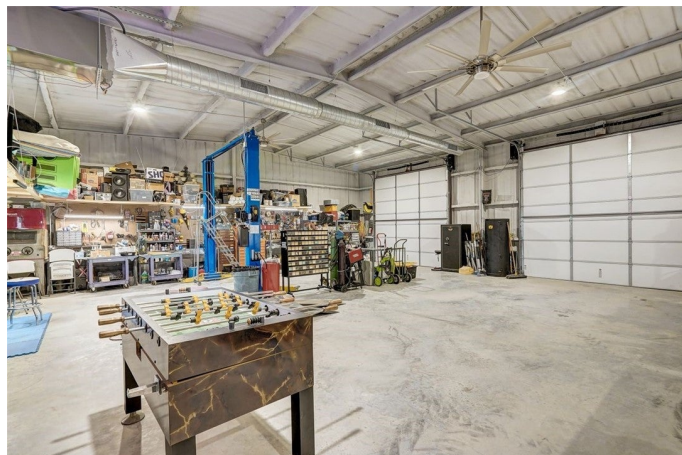

\$1,300,000 - 340 Middleton Road, Spicewood

MLS® #5165157

\$1,300,000

0 Bedroom, 0.00 Bathroom,
Commercial Sale on 12.05 Acres

Oaks At Spicewood, Spicewood, TX

Want to live in the hill country? This 12.05 acre fenced property is extremely private and nestled in the Texas Hill Country just West of Austin, TX. The property features a 40'x60' Insulated and air conditioned metal building, complete with full bath, full kitchen with granite counters, movable center Island, Gas Range and lots of cabinet space. The building has high density, blown-in foam insulation with fire resistant coating, 8 tons of A/C and wired 110 & 220. W/D hookups and plumbed for ice maker. 10' overhang on the West side is perfect for covered RV parking on concrete. 60' Paved asphalt parking pad on the East side with 50 amp plug. There are two water wells: one owned and one shared, and a 2500 gallon storage tank and well house. The bunk house is 1,000 sq ft and features two separate bedrooms with walk-in closets and full baths. There is also an office or flex-room in the middle with a ½ bath, 10 foot ceilings, central heat & air and wired for audio/video.

Interior

Interior	Concrete, Tile
Heating	Central, Exhaust Fan, Electric, Heat Pump
Cooling	Central Air, Electric, Heat Pump

Exterior

Construction	Frame, HardiPlank Type, Metal Siding, Spray Foam Insulation, See Remarks
Foundation	Slab