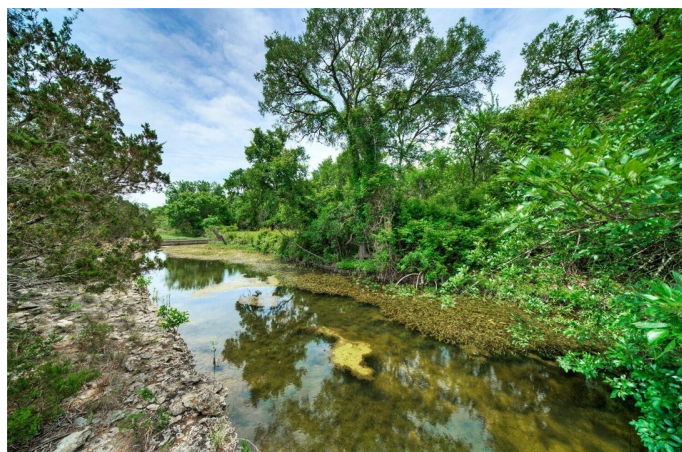

\$1,800,000 - 2101 County Road 219, Florence

MLS® #5166091

\$1,800,000

3 Bedroom, 2.00 Bathroom, 2,591 sqft
Farms and Ranches on 43.33 Acres

N/A, Florence, TX

This Gentleman's ranch is a spectacular mixed-use of hunting and cattle ranching in Williamson County. This Ranch boast year-round live water from the clear water of Berry Creek. The entire property is fenced and heavily wooded with a variety of majestic trees. Drive up the winding road to a custom interior Barndominium with high quality craftsmanship and detail from the front door to the back. The open concept living area leads to a kitchen with a large gas cook stove and stainless steel appliances. Plenty of room for your vehicles and tools in the 1600sqft attached, insulated shop. Water well is very strong and is documented to produce 50 GPM, nearly 700ft into the Trinity Aquifer. Bring your RV as this property comes with its own RV hook-up. Property is only 20 miles from Georgetown and less than 45 miles from downtown Austin. Enjoy the best of country living within easy commuting distance!

Lot Description	Gentle Sloping, Many Trees
Windows	Double Pane Windows
Roof	Metal
Construction	Metal Siding, Spray Foam Insulation

Foundation Slab

School Information

District Florence ISD

Elementary Florence