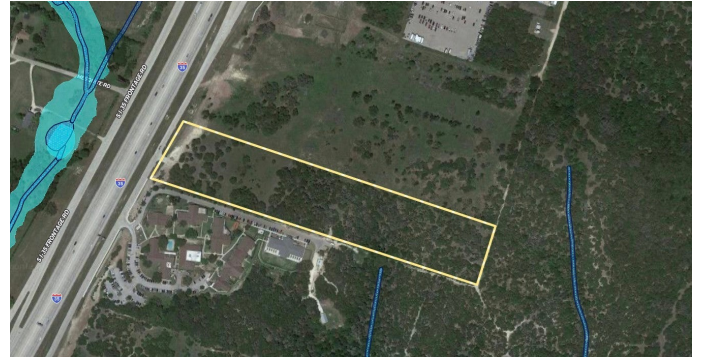

\$2,500,000 - Tbd Ih-35 Service Road, Belton

MLS® #6135058

\$2,500,000

0 Bedroom, 0.00 Bathroom,
Lots and Acreage on 12.63 Acres

n/a, Belton, TX

Fantastic opportunity to build commercial with direct access to IH 35 Service Road with prime location across from Bell County Exposition Center. Traffic count is 75,594 vehicles per day per TXDOT. Zoned for mixed-use. Easy Access to/ from IH-35 & IH-14. Water, Electric and Gas at site. Sewer plan finalized, coming soon.