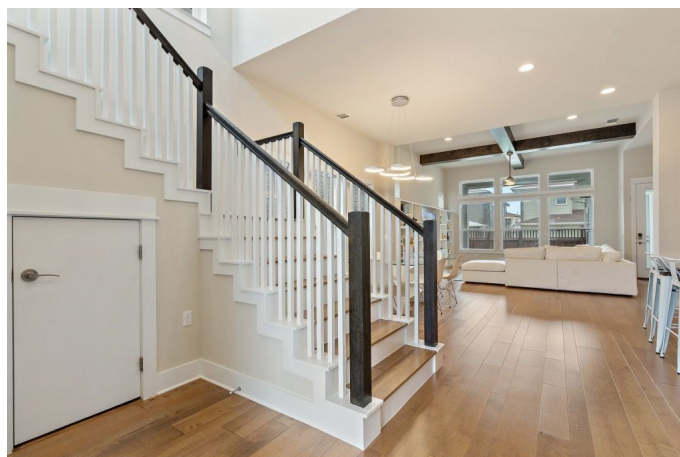

\$1,400,000 - 4612 Camacho Street, Austin

MLS® #7241505

\$1,400,000

4 Bedroom, 4.00 Bathroom, 2,902 sqft
Residential on 0.09 Acres

Mueller Sec Ix Sub Amd, Austin, TX

Experience modern farmhouse living in this bright, open, window filled 4 bed, 4 bath, 45' yard home located in the heart of Mueller. Boasting a rare downstairs primary bedroom suite, including a spacious walk-in owner's closet and luxurious super shower with dual built-in standard and rain shower heads. Other notable features of the house include EV charging, motorized shades, custom built-ins, a second floor balcony, and a walk-in pantry. The roof was replaced in late 2023. With its prime central location within Mueller, enjoy walking to HEB, the lake, all the Mueller parks, and various retail stores and restaurants. The turf backyard provides a low maintenance outdoor oasis. The upstairs consists of three secondary bedrooms, two bathrooms, a loft, and the balcony. Don't miss this opportunity, it won't last long!

Exterior

Exterior Features	Balcony, Rain Gutters
Lot Description	Interior Lot, Sprinklers Automatic, Few Trees
Windows	Plantation Shutters, See Remarks, Window Coverings
Roof	Composition

Construction	HardiPlank Type
Foundation	Slab