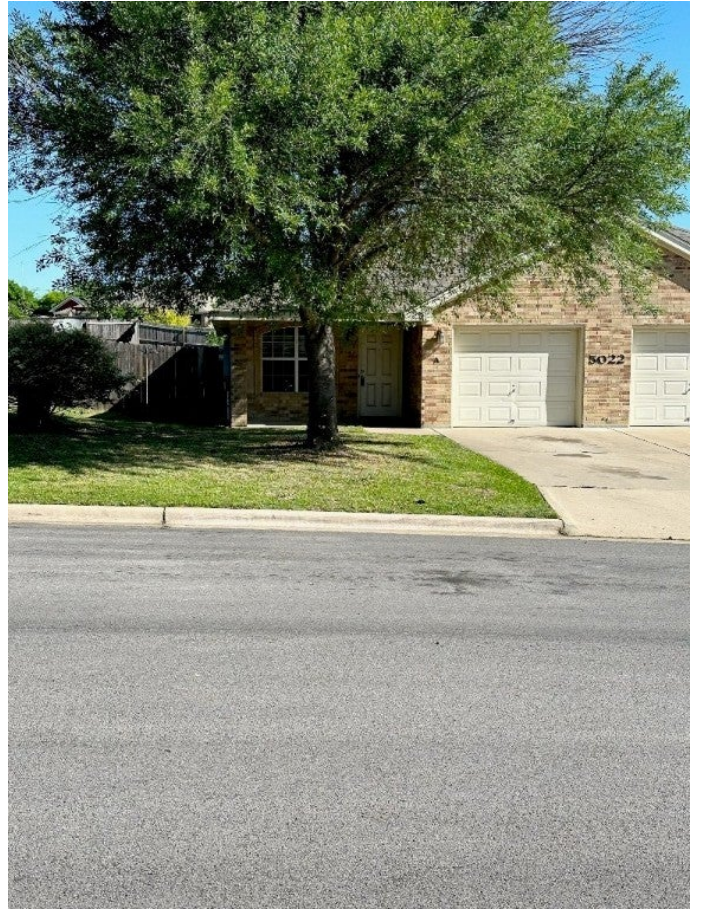

\$1,250 - 5022 205 Loop A, Temple

MLS® #7689732

\$1,250

3 Bedroom, 2.00 Bathroom, 1,308 sqft
Rental on 0.25 Acres

West Ridge Ph Ix, Temple, TX

Available now in West Ridge! This charming 3 bed/2 bath home features beautiful tile flooring, vaulted ceilings, ceiling fans, nice kitchen with appliances, dual vanity master bathroom with walk-in closets, spacious backyard and more! Come See! Note: All leases will be enrolled in the ALPS Resident Benefit Program at a cost of \$45.95/month. Details can be found on the picture/brochure included with property photos.

Built in 2008

Essential Information

ListingFeed	abor_vow
MLS® #	7689732
List Price	\$1,250
Sale Price	\$1,250
Sale Date	June 20th, 2024
Bedrooms	3
Bathrooms	2.00
Full Baths	2
Square Footage	1,308
Acres	0.25
Year Built	2008
Type	Rental
Sub-Type	Single Family Residence
Status	Closed

Community Information

Address	5022 205 Loop A
Subdivision	West Ridge Ph Ix
City	Temple
County	Bell
State	TX
Zip Code	76502

Amenities

Utilities	Electricity Available, Underground Utilities, Water Available
Features	None
Parking	Garage
# of Garages	1
View	None
Waterfront	None