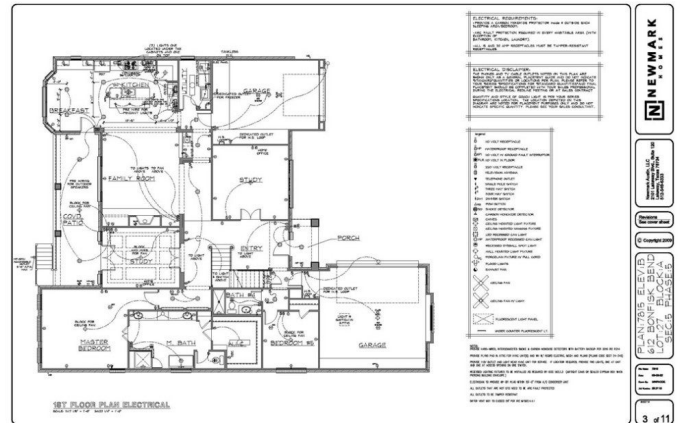

$1,199,990 - 612 Bonfisk Bend, Lakeway

MLS® #7909162

$1,199,990

5 Bedroom, 4.00 Bathroom, 4,340 sqft
Residential on 0.45 Acres

Rough Hollow, Lakeway, TX

Newmark Homes Waltz Plan in Rough Hollow's newest section, Santa Luz, is a beautiful 5 bed/ 4 bath/ 3 car garage home. This 2 story home includes many high end finishes such as: a balcony, study, wet bar, bay windows in the breakfast area, game room, media room, 2-story ceilings in family room, rear covered patio, stainless steel appliances, tankless water heater and an open concept.

Built in 2023

Essential Information

ListingFeed	abor_vow
MLS® #	7909162
List Price	$1,199,990
Sale Price	$1,199,990
Sale Date	August 24th, 2023
Bedrooms	5
Bathrooms	4.00
Full Baths	4
Square Footage	4,340
Acres	0.45
Year Built	2023
Type	Residential
Sub-Type	Single Family Residence
Status	Closed

Community Information