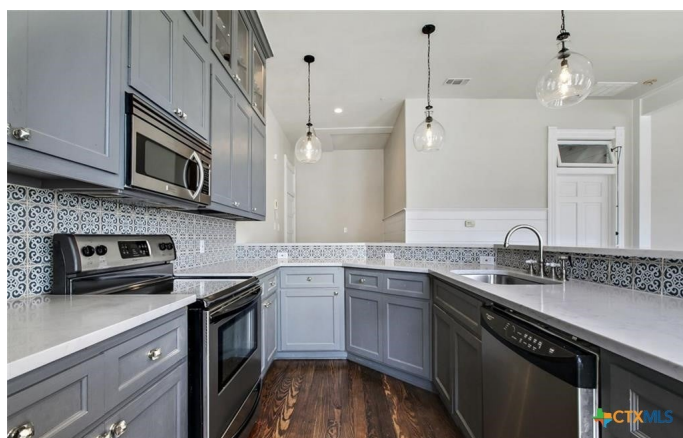

$1,725 - 202 N Lbj Drive 209, San Marcos

MLS® #546899

$1,725

1 Bedroom, 1.00 Bathroom, 580 sqft
Residential Lease on 0.30 Acres

Original Town Of San Marcos, San Marcos, Texas

Live just STEPS away from your favorite nightlife and restaurants on the square! Back balcony unit over AXIS bar. Only a few blocks from campus and centrally located in the heart of downtown San Marcos, this is the perfect spot for students, young professionals or even an office space. Pictures are from unit 203 and not unit specific as all units are unique floor plans, but all finishes are the same.

Built in 1908

Essential Information

MLS® #	546899
Price	$1,725
Bedrooms	1
Bathrooms	1.00
Full Baths	1
Square Footage	580
Acres	0.30
Year Built	1908
Type	Residential Lease
Sub-Type	Apartment
Style	Historic/Antique
Status	Active

Community Information

Address	202 N Lbj Drive 209
Subdivision	Original Town Of San Marcos
City	San Marcos